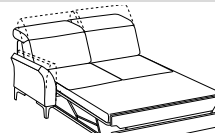

↔ 160-166cm ↘ 101-164cm ↓ 72-92cm
☞ 0,96 ☝ 62kg ☞ 6,7mt+3,9mt

↳---| seduta / seat cm. 70,0

	Prezzo / Price
Tessuto Cliente	√
Categoria B	√
Categoria C	√
Categoria D	√
Categoria V	√
Categoria T	√
Texil categoria C	√
Texil categoria D	√
Pelle M	-
Pelle N	-